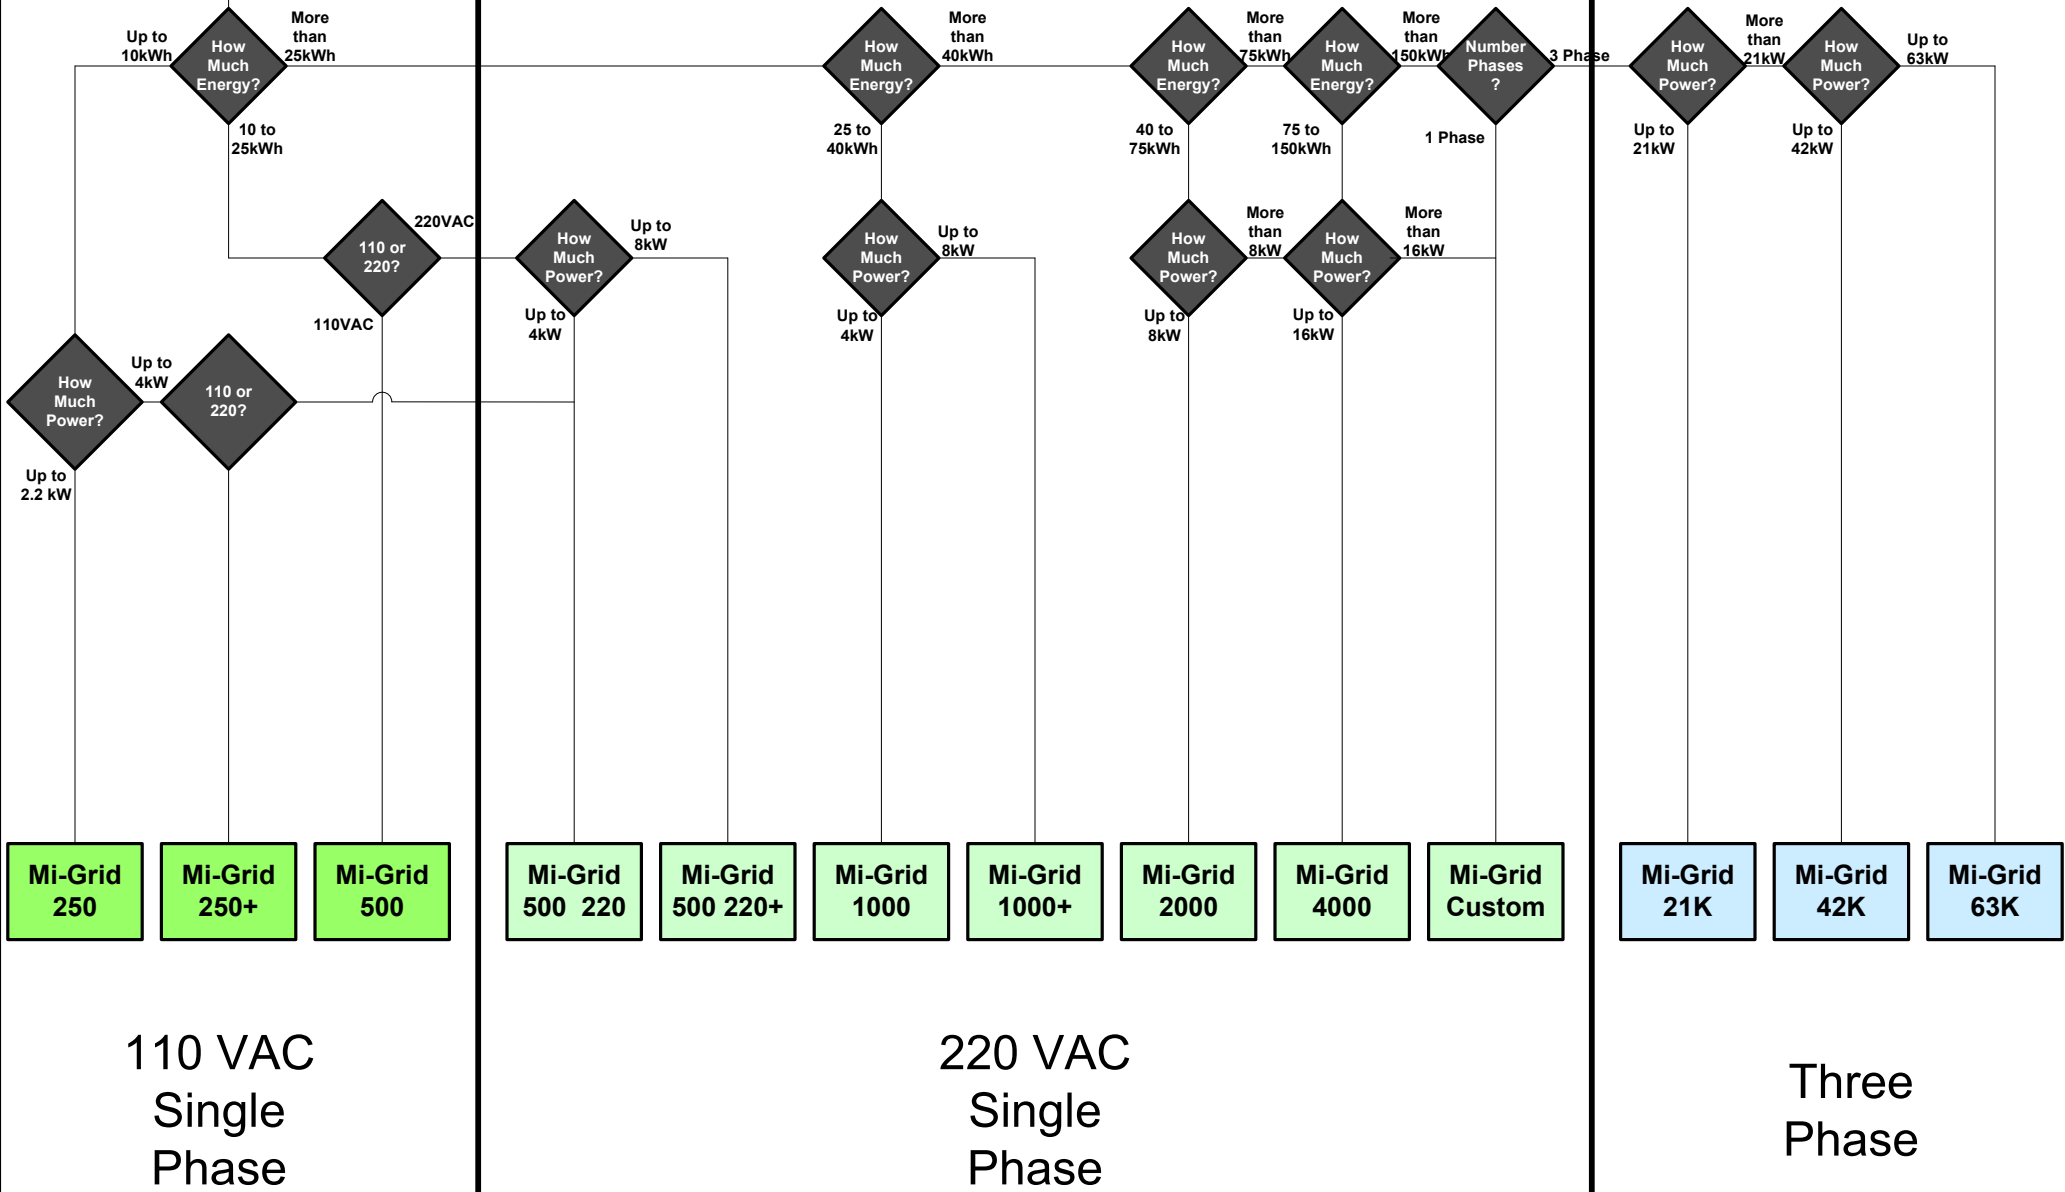

Start Here
MI-GRID
System

110 VAC
Single
Phase

220 VAC
Single
Phase

Three
Phase